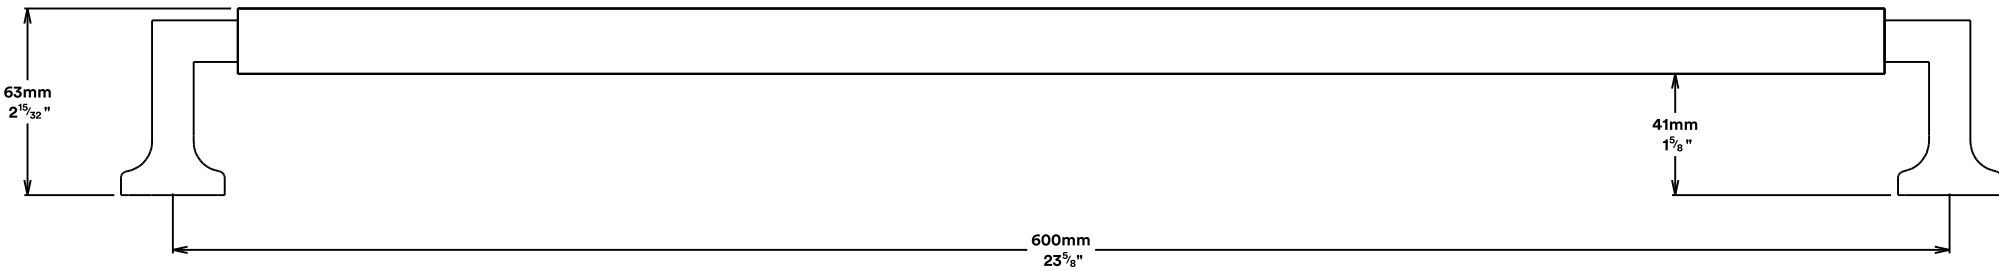

Pull Handle Berlin CTC600mm

iver

Created for life.